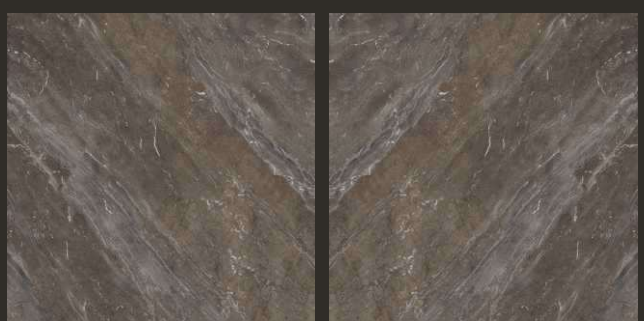

## LIMER GREY

1000x1000mm

Glossy  
Surface

3  
Randoms

Glossy  
Collection

**LOTUS  
BRUNO**

1000x1000mm

Glossy  
Surface