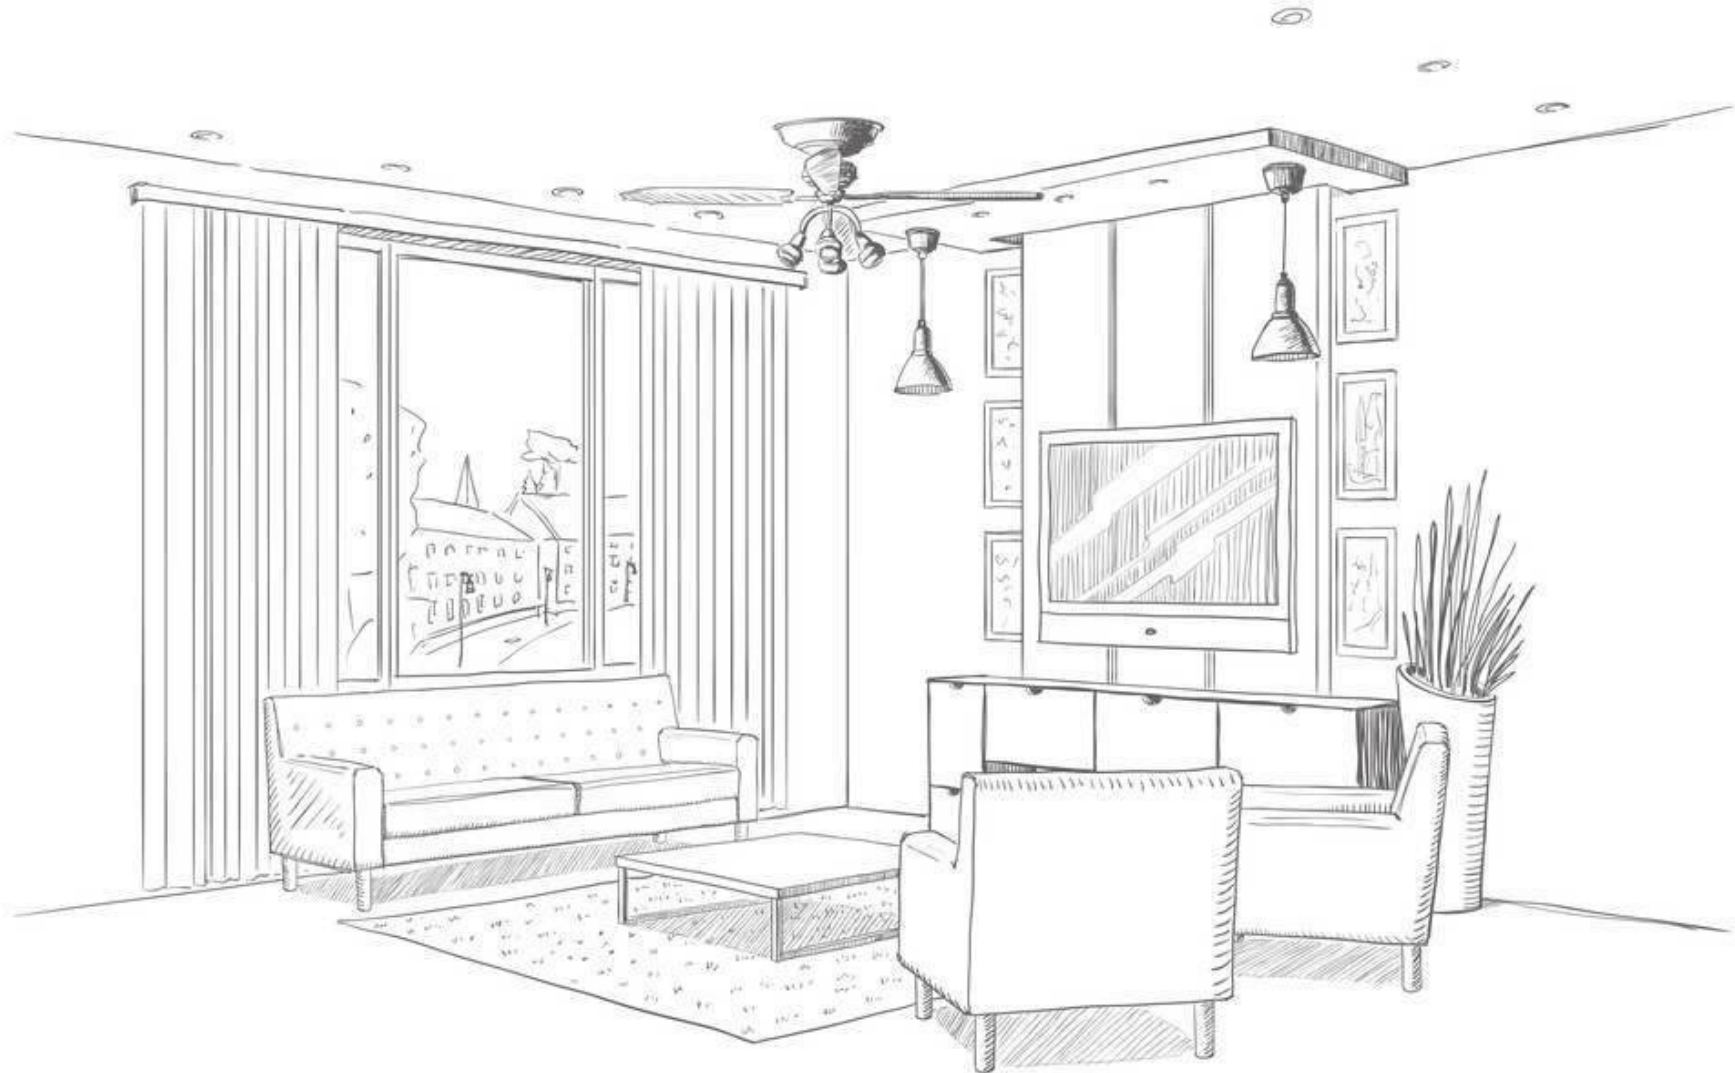

1000x1000mm

Glossy  
Surface

3  
Randoms

**COCADA  
DREAM LIGHT**

3 Randoms

1000x1000mm

Glossy  
Surface

Glossy  
Collection