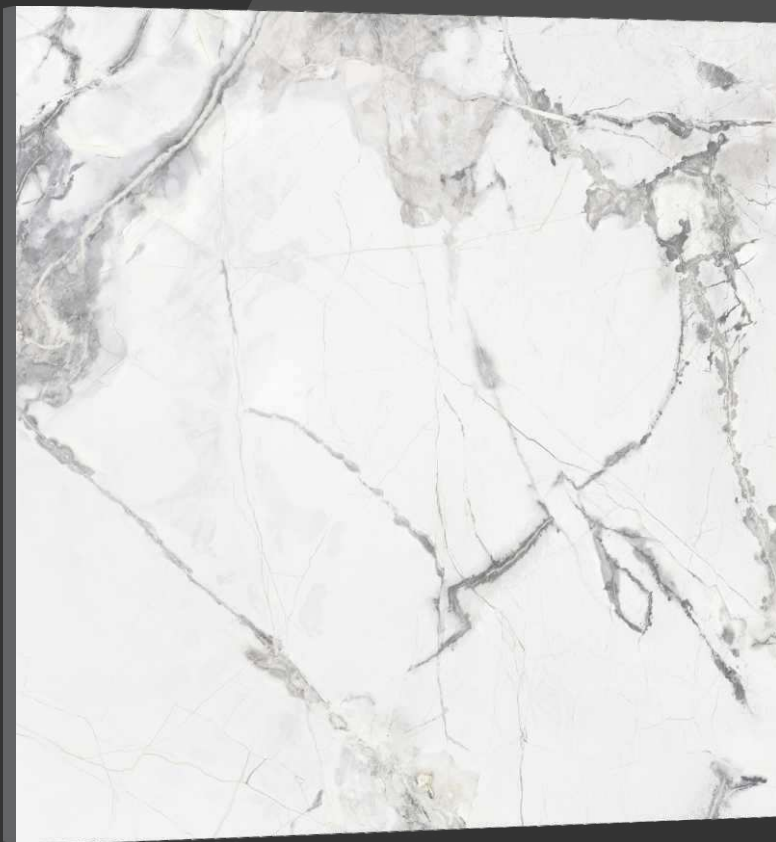

## ARABESCATO WHITE

1000x1000mm

Glossy  
Surface

2  
Randoms

Glossy  
Collection

**LAVA  
GREY**

1000x1000mm

Glossy  
Surface