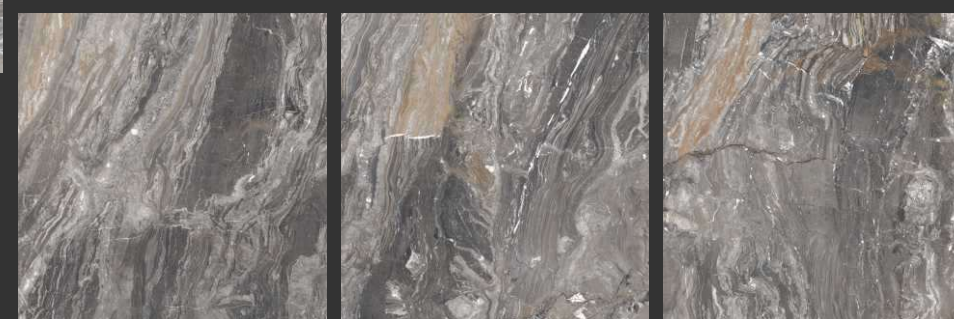

Glossy
Collection

CORTECCIA

1000x1000mm

Glossy
Surface

3
Randoms